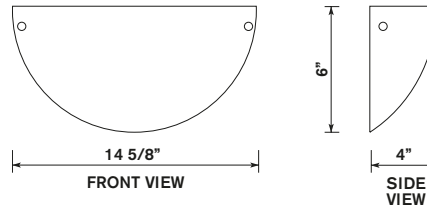

model | 340

Luminous alabaster or white frosted acrylic design with a choice of trim options available in dimmable, efficient compact fluorescent or warm incandescent lampings.

model **340** - myka: model 340 **ADA**

lamping **Fluorescent**
2/13 - (2) 13 watt • Twin Tube GX23 base
26 - (1) 26 watt • Quad Tube G24q-3 base

Incandescent
60 - (1) 60 watt • T-10 Medium Base

ballast **E** - Electronic - High Power Factor

voltage **U** - Universal: 120 through 277V
1 - 120 Volt

shield **AL** - Frosted alabaster acrylic diffuser
WA - Frosted white acrylic diffuser

trim **PB** - Polished solid brass
CH - Chrome plated solid brass
BA - Brushed solid aluminum

options **D** - Dimming (26 watt only)

how to specify: **340 26 E U WA PB D**

photometrics:

- download .ies format file for model 340 at www.electrix.com

quick ship:

- see page QS.3 of the Specifier's Guide for quick ship program on model 340

mounting:

- mounts to standard 4" electrical wall junction box