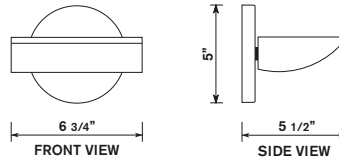

# PATINA

Models 161

model | 161

patina | model 161

Patina's subtle curved face is available in a choice of two lengths with efficient compact fluorescent or up to 150 watts of dimmable, white, tungsten-halogen lampings.