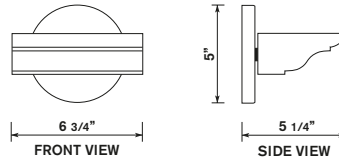

SKARUP

Model 160

model | 160

skarup | model 160

Available in a choice of two lengths and numerous finishes, this unique fixture illuminates a space with efficient compact fluorescent, or up to 150 watts of dimmable, white, tungsten-halogen light.

model **160** - skarup: model 160

lamping **Quart Halogen**
75 - (1) 75 watt • DC Bayonet base
76 - (1) 100 watt • DC Bayonet base
77 - (1) 150 watt • DC Bayonet base

voltage **1** - 120 Volt

finish **BK** - Black
WH - White
TT - Titanium
BZ - Bronze
CS - Custom Finish

how to specify: **160 76 1 WH**

technical notes:

- extruded aluminum housing
- specular anodized asymmetric reflector

diffuser lens:

- included

mounting:

- mounts to standard 4" electrical wall junction box